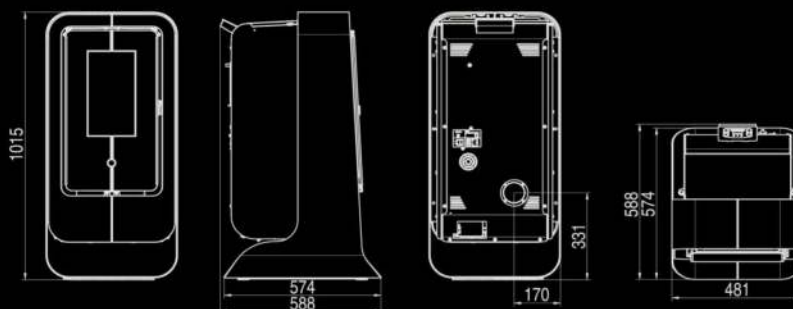

cliao

- Bianco
- Grigio
- Nero
- Azzurro
- Verde
- Bordeaux

1015x481x588 3.1-7.7 103 0.6-1.5\* 14 36

Product protected by design and utility patent

Rivestimento personalizzabile  
Cover paintable

Sistema di caricamento del pellet  
Pellet charging system

Comice frontale in cristallo  
Glass front frame  
Salva cenere integrato  
\*Carpet safe\* standing structure

CIAO

1015x481x588 170 103 89.5 9 ● 80 14 0.6-1.5\*65-130 3.1-7.7 ● 36 ● ● ● opt